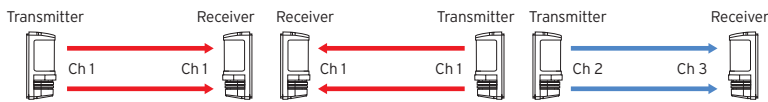

- Outdoor range up to 75m (250ft)
- Twin beams prevent false alarms from flying birds, falling leaves, etc.
- Quick and easy installation with simple beam alignment
- Concealed 180° rotary optical system allows side aiming
- Rugged waterproof housing
- Adjustable beam interruption period
- 4 selectable beam frequencies prevent crosstalk between multiple units in long distance or beam stacking applications (Beam 72 only)

Creating Security Solutions.
With Care.

riscogroup.com

Beam 72 Selectable Beam Frequencies

The selectable beam frequencies are used to prevent crosstalk when installing multiple units in long distance or beam stacking applications, as illustrated below:

Long distance protection

Double stacked long distance protection

Specifications

Model	Beam 7115	Beam 7140	Beam 7225	Beam 7250	Beam 7275
Outdoor range	15m (50ft)	40m (130ft)	25m (82ft)	50m (165ft)	75m (250ft)
Indoor range	30m (100ft)	80m (260ft)	50m (165ft)	100m (330ft)	150m (500ft)
Detection method	Simultaneous interruption of 2 pulsed infrared beams				
Selectable beam channels	-		4 channels		
Beam interruption response time	Adjustable between 50 to 500msec				
Optical axis alignment	180° Horizontal, 10° Vertical				
Ingress protection	IP44				
Cover tamper	N.C. Tamper Output on Receiver Unit				
Operating temperature	-20°C to 55°C (-4°F to 131°F)				
Power input	10-28 VDC				
Current consumption	Receiver 16mA, Transmitter 6mA		Receiver 22mA, Transmitter 12mA		
Dimensions (Height x Width x Depth)	161x62x64mm (6.3"x2.4"x2.5")		188x72x75mm (7.4"x2.8"x2.9")		