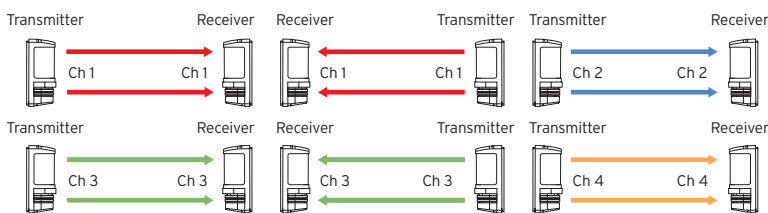

Creating Security Solutions.
With Care.

riscogroup.com

Beam 72 Selectable Beam Frequencies

The selectable beam frequencies are used to prevent crosstalk when installing multiple units in long distance or beam stacking applications, as illustrated below:

Long distance protection

Double stacked long distance protection

Specifications

Model	Beam 7115	Beam 7140	Beam 7225	Beam 7250	Beam 7275
Outdoor range	15m (50ft)	40m (130ft)	25m (82ft)	50m (165ft)	75m (250ft)
Indoor range	30m (100ft)	80m (260ft)	50m (165ft)	100m (330ft)	150m (500ft)
Detection method	Simultaneous interruption of 2 pulsed infrared beams				
Selectable beam channels	-		4 channels		
Beam interruption response time	Adjustable between 50 to 500msec				
Optical axis alignment	180° Horizontal, 10° Vertical				
Ingress protection	IP44				
Cover tamper	N.C. Tamper Output on Receiver Unit				
Operating temperature	-20°C to 55°C (-4°F to 131°F)				
Power input	10-28 VDC				
Current consumption	Receiver 16mA, Transmitter 6mA		Receiver 22mA, Transmitter 12mA		
Dimensions (Height x Width x Depth)	161x62x64mm (6.3"x2.4"x2.5")		188x72x75mm (7.4"x2.8"x2.9")		